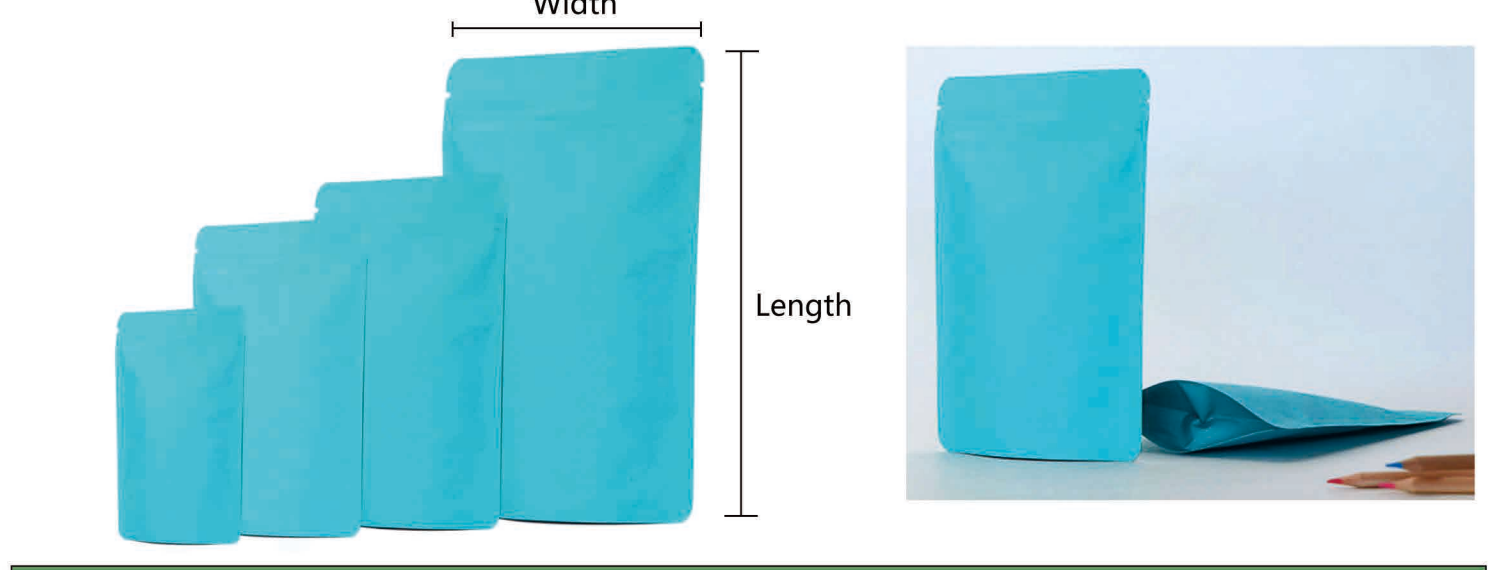

Blue Aluminum Foil Bag (Inner material of bags is aluminum, matt, ziplock)											
Item	Length (cm)	Width (cm)	Single Bottom Length (cm)	Thickness (mm)	Color	Glossy/Matt	Material	Tea Powder(g)	Tie Guan Yin(g)	Wuyi Rock Tea(g)	Longjing Tea(g)
ZML-001	15	10	2.6	0.24	Blue	Matt	PET+VMPET+PE	30g-50g	30g	15g-25g	20g
ZML-002	21	13	4	0.27	Blue	Matt	PET+VMPET+PE	50g-100g	50g	50g	50g-60g
ZML-003	23	15	4.4	0.27	Blue	Matt	PET+VMPET+PE	150g	100g	100g	150g
ZML-004	29	18	5.1	0.27	Blue	Matt	PET+VMPET+PE	250g	200g	200g	300g

The capacity/volume of bags below for reference only

Guangzhou Running Tea CO., Ltd.

Over 10 years experience in tea manufacturing and exporting, Guangzhou Running Tea Company specializes in

1. One-stop **OEM service**, such as **pyramid tea bag OEM**, **Matcha to go bag OEM**, hand pack small **package OEM**;
  2. **OEM different flavored teas** by professional essence-spraying drums, such as lychee black tea, rose black tea, mango black tea, etc.;
  3. Wholesale different types of **EU/NOP Organic-certified premium-high quality teas**, such as Da Hong Pao, Lapsang Souchong, Jin Jun Mei black tea, Dragon well, blooming teas, Tie Guan Yin, Pu Er teas, White teas, etc.;
  4. Wholesale different **EU conventional teas** and have big professional stock on those teas, such as jasmine pearl, jasmine loose leaves, blooming teas, high quality Pu Er teas, green teas, white teas, black teas, etc. from our long-term cooperated tea farmers with skillful tea making techniques;
  5. **Biggest Matcha bamboo whisk, Chawan, whisk holder exporter.**
2. If you are interested in our teas/teawares, pls don't hesitate to contact us.