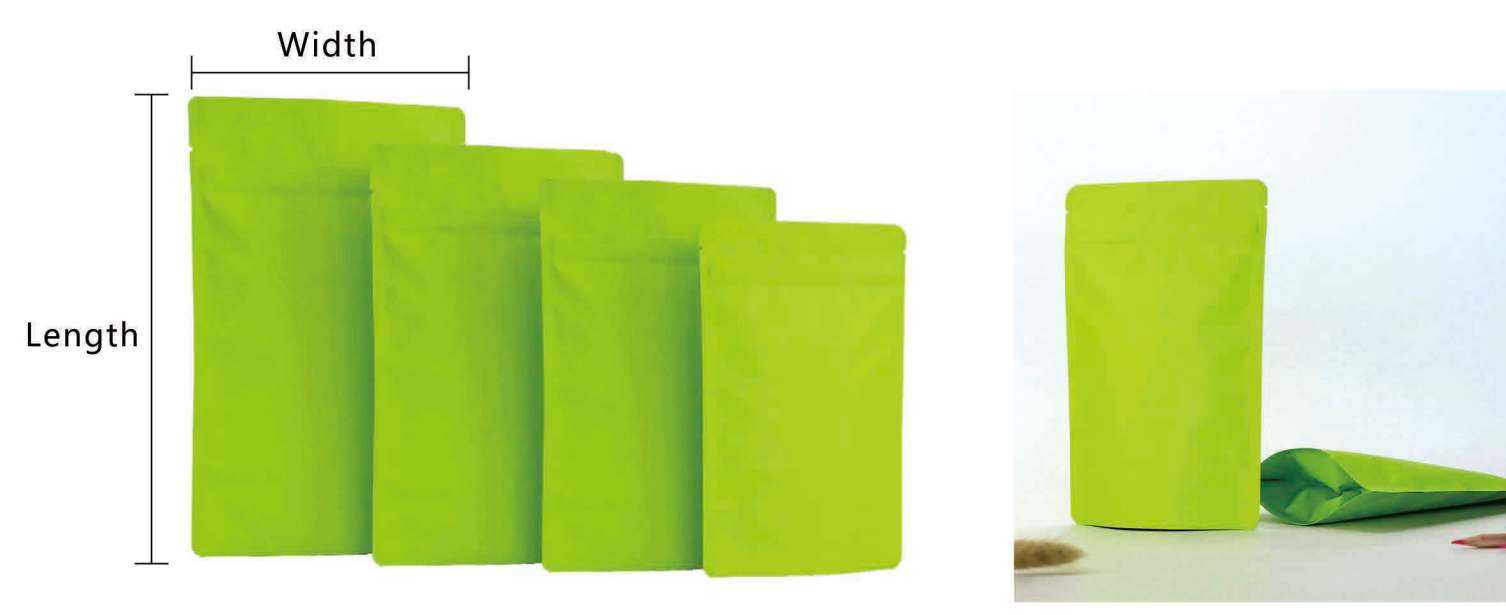

Green Aluminum Foil Bag (Inner material of bags is aluminum, matt, ziplock)											
Item	Length (cm)	Width (cm)	Single Bottom Length (cm)	Thickness (mm)	Color	Glossy/Matt	Material	Tea Powder(g)	Tie Guan Yin(g)	Wuyi Rock Tea(g)	Longjing Tea(g)
ZMG-001	15	9.9	2.5	0.24	Green	Matt	PET+VMPET+PE	30g-50g	30g	15g-25g	20g
ZMG-002	20.2	12.9	4	0.27	Green	Matt	PET+VMPET+PE	50g-100g	50g	50g	50g-60g
ZMG-003	22.9	14.5	4.5	0.27	Green	Matt	PET+VMPET+PE	150g	100g	100g	150g
ZMG-005	29.2	18	5.8	0.27	Green	Matt	PET+VMPET+PE	250g	200g	200g	300g